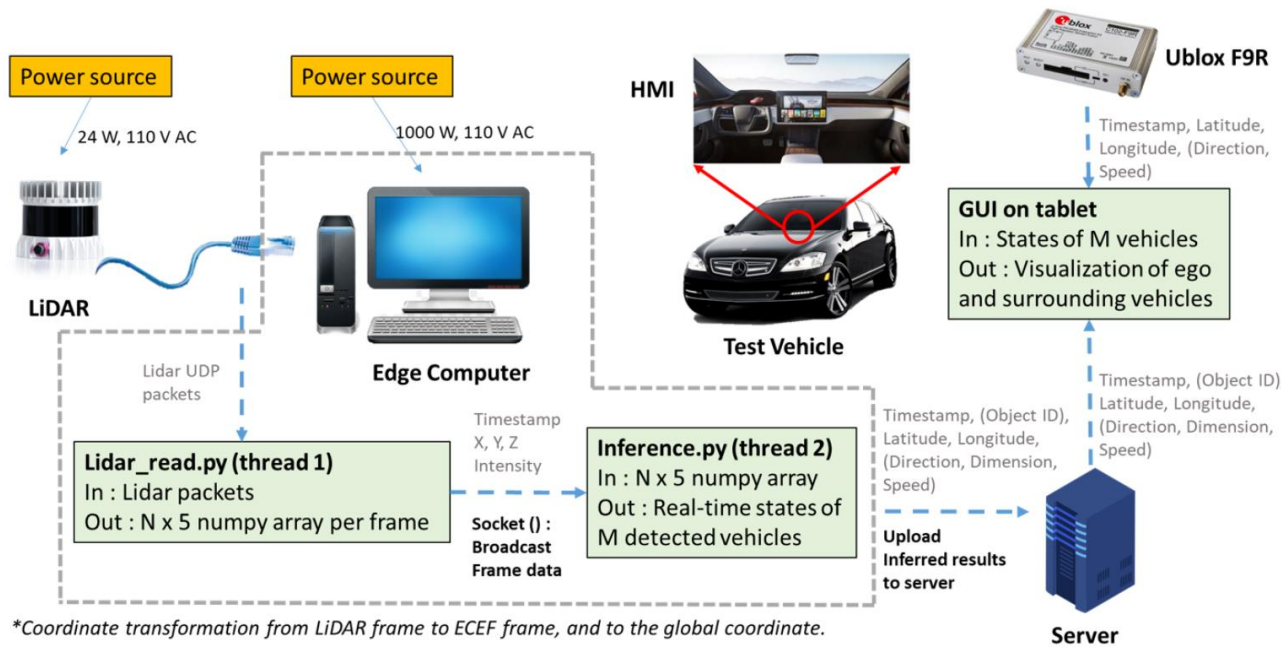

An IEA Concept – Cyber Mobility Mirror

Use Case

In-cabin View (Host Vehicle)

Cyber Mobility Mirror (from Host Vehicle HMI)

On-board Visualization

Z. Bai, G. Wu, et al.
IEEE ITSM, 2022

A Real-world System for object-level **Detection**, **Segmentation**, **Classification**, **Tracking**, **Prediction**, and **Reconstruction**.

System architecture for CMM FOS

System architecture for CMM FOS

Field Test Video, Available in Youtube: <https://www.youtube.com/watch?v=0egpmgkzyG0>

Z. Bai, G. Wu, et al. IEEE T-ITS, 2023a (in press)

From CMM To MEC-based Cooperative Perception