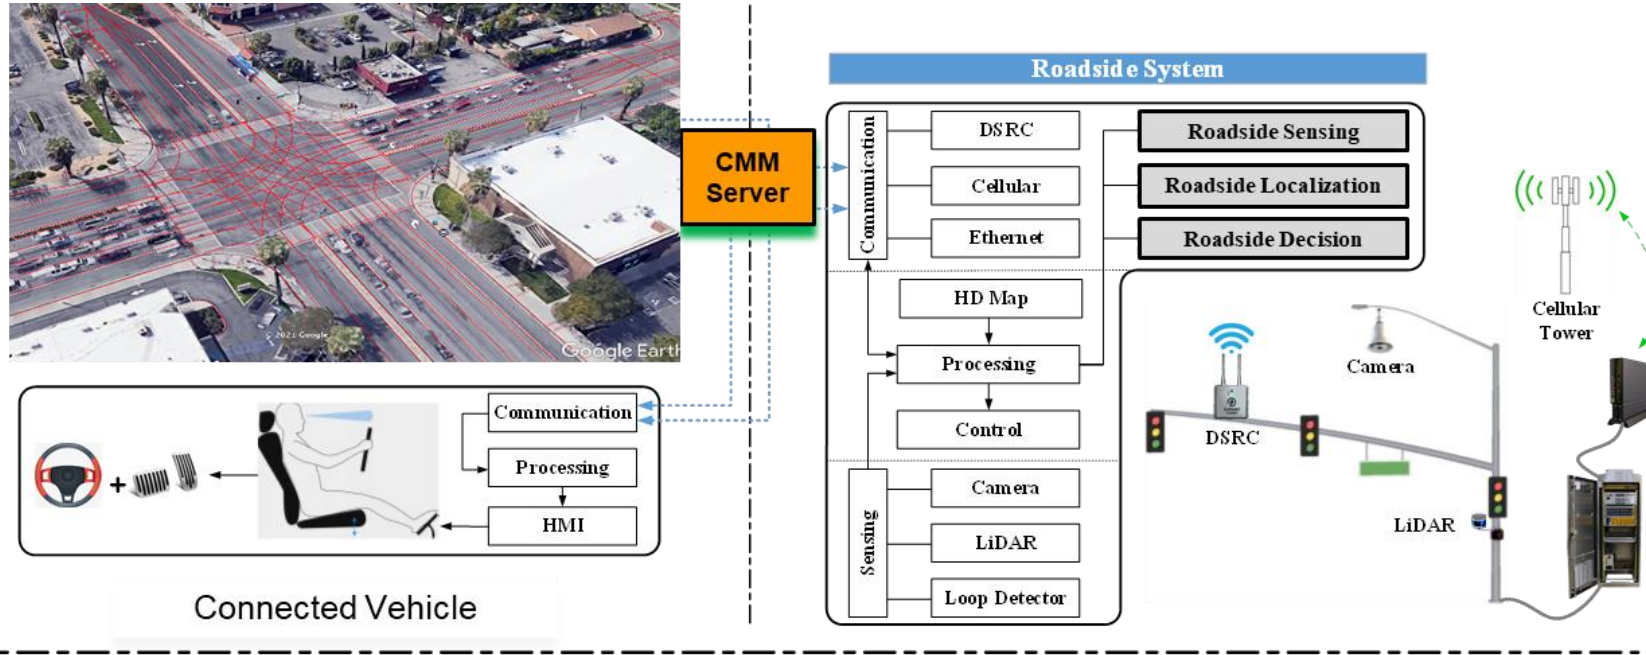

An IEA Concept – Cyber Mobility Mirror

Use Case

In-cabin View (Host Vehicle)

Cyber Mobility Mirror (from Host Vehicle HMI)

On-board Visualization

Z. Bai, G. Wu, et al.
IEEE ITSM, 2022

A Real-world System for object-level **Detection**, **Segmentation**, **Classification**, **Tracking**, **Prediction**, and **Reconstruction**.

System architecture for CMM FOS

System architecture for CMM FOS

Field Test Video, Available in Youtube: <https://www.youtube.com/watch?v=0egpmgkzyG0>

Z. Bai, G. Wu, et al. IEEE T-ITS, 2023a (in press)

From CMM To MEC-based Cooperative Perception