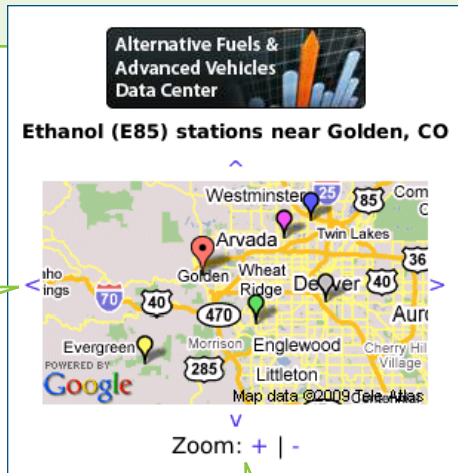

#### 1 Select your fuel type and location

1

Select a fuel type from the drop-down menu. Enter your current city, postal code, or address, then click the *Search* button.

Check this box to include private stations in your search.

### Mobile Alternative Fueling Station Locator

**Fuel Type**  
Ethanol (E85)

**Location**  
Enter a city, postal code, or address  
Golden, CO

Include private stations  
Not all stations are open to the public. Choose this option to also search private fueling stations.

## 2 Choose a station

The mobile locator displays the five closest stations that dispense your selected fuel.\* Call the station you want to visit to verify it's open, available to the public, and has your fuel. Then click *Driving Directions* to find out how to get there.

Use arrows to scroll through the map.

Zoom the map in or out.