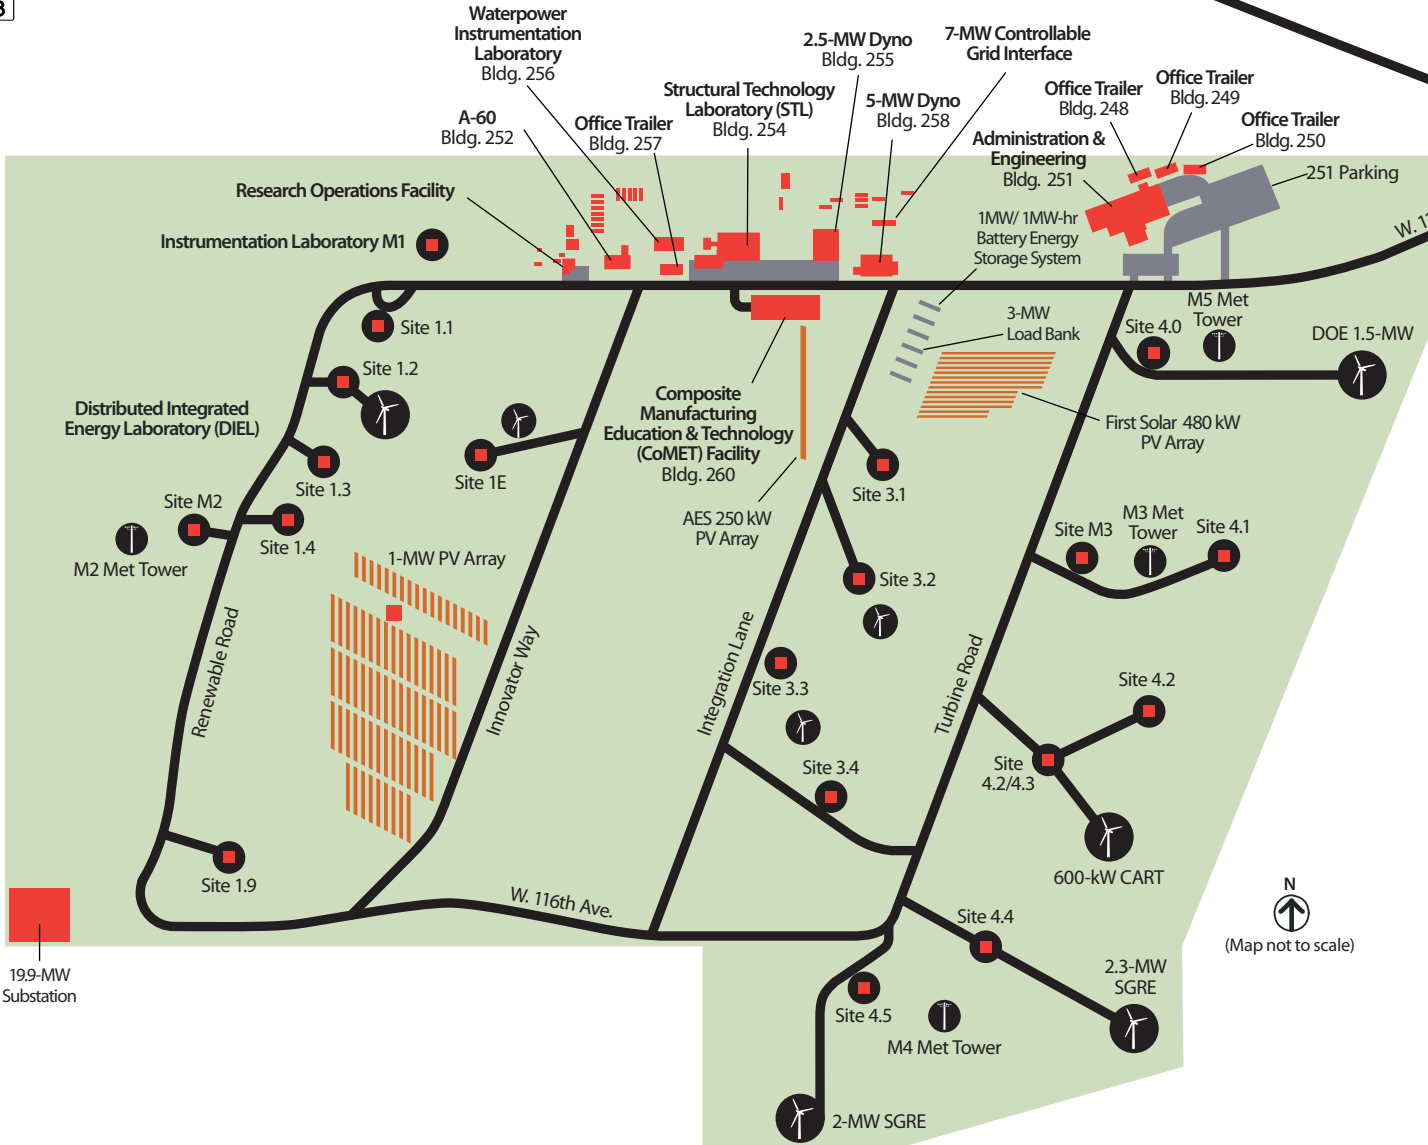

Highway 93

Highway 128

Site Entrance Security and Check-in

Flatirons Campus Boundary

Flatirons Campus
19001 W. 119th Ave.
Arvada, CO 80007

Approximate size:
305 acres, 1 x 1/2 mile (1.5 x 0.8 km)

199-MW Substation