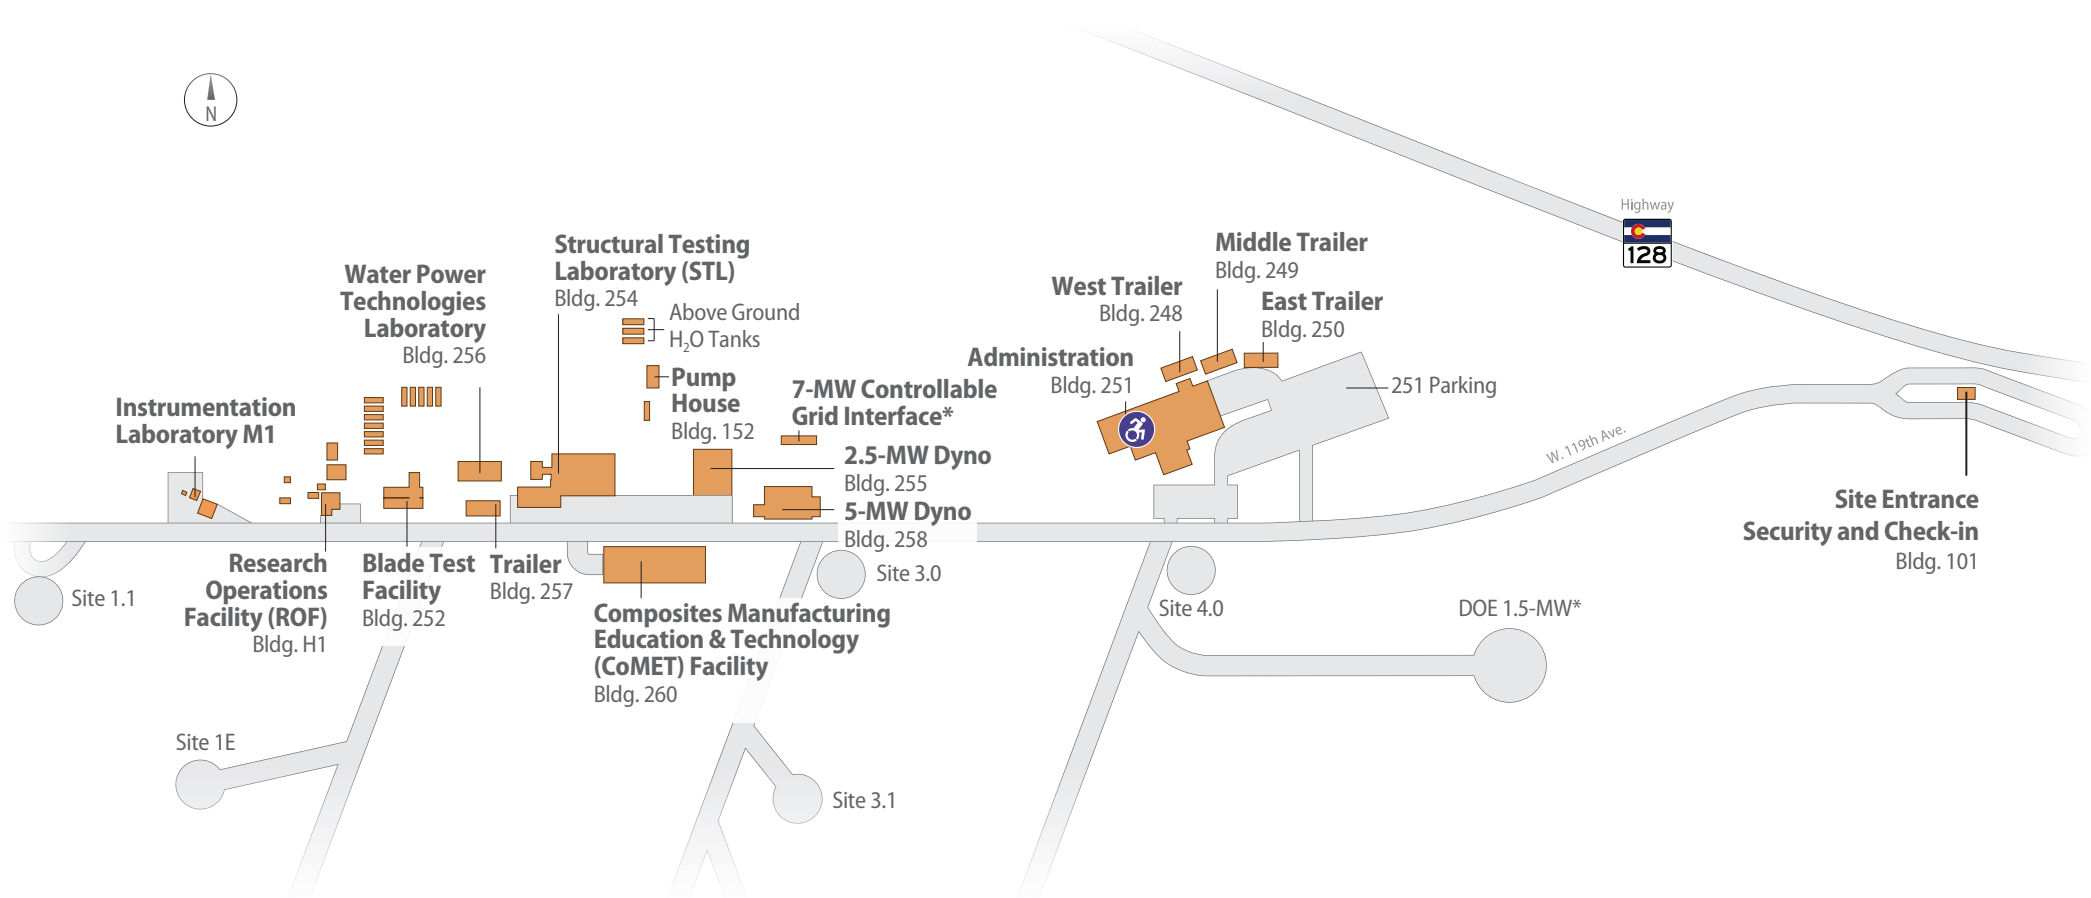

South Table Mountain Campus – All Gender Restroom

15013 Denver West Parkway
Golden, CO 80401

Legend

All Gender Restrooms with ADA Accessibility

- SSEB – First floor, off the reception area
- SRRL – First floor by north entry
- OTF – First floor by mechanical room
- FTLB – Second floor by elevator
- VTIF – First floor by east entry
- SERF – First floor by Solarium break room
- ESIF – First floor (multi stall) across from break room
- RSF – First floor, north of reception desk
- RAIL – First floor by quiet room
- ESEB – First floor, west of reception desk

Flatirons Campus – All Gender Restroom

19001 W 119th Ave,
Arvada, CO 80007

Legend

-  All Gender Restrooms with ADA Accessibility
 - Administration – First floor by quiet room

Denver West – All Gender Restroom

1607 Cole Blvd,
Golden, CO 80401

← To NREL Campus

Exit 263

Denver West Pkwy.

EV Charging Station

15
17
16

Denver West

Denver West Blvd.

Cole Blvd.

West Colfax

Legend

- All Gender Restrooms with ADA Accessibility
 - Building 16 – Second floor by elevator