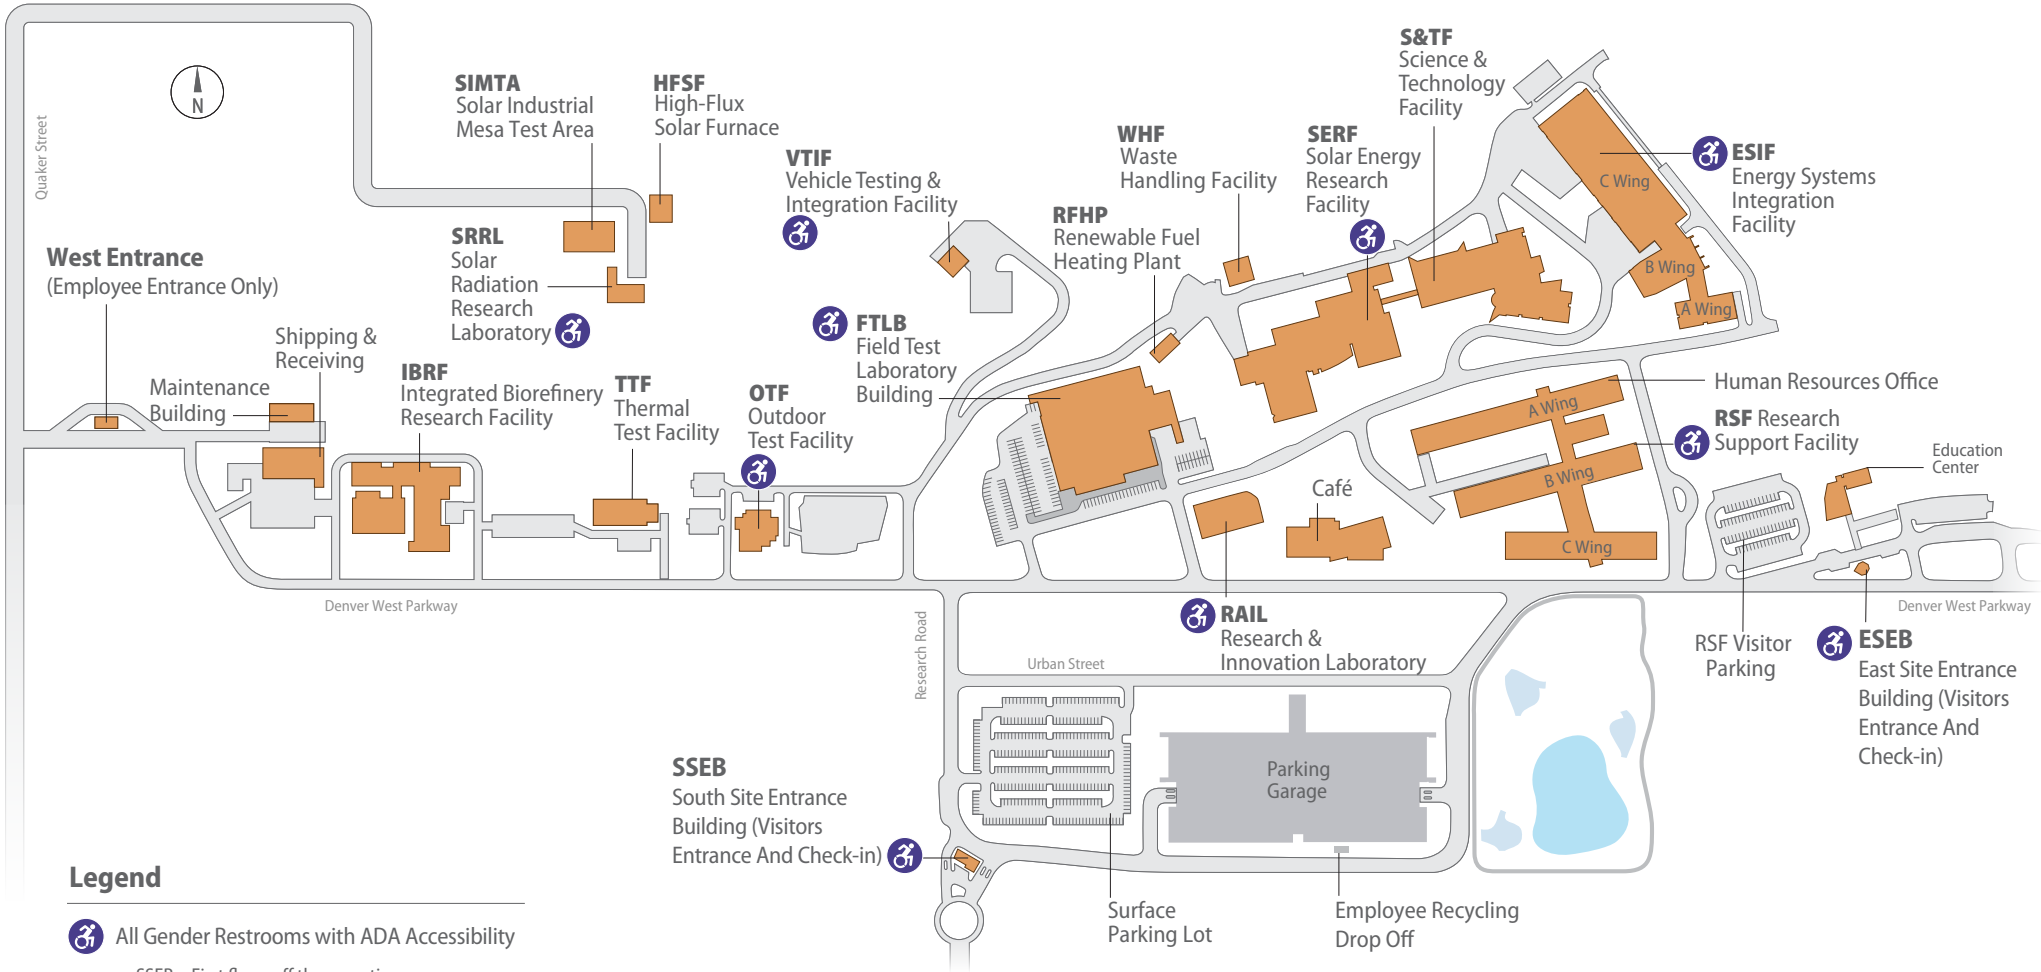

South Table Mountain Campus – All Gender Restroom

15013 Denver West Parkway
Golden, CO 80401

Legend

All Gender Restrooms with ADA Accessibility

- SSEB – First floor, off the reception area
- SRRL – First floor by north entry
- OTF – First floor by mechanical room
- FTLB – Second floor by elevator
- VTIF – First floor by east entry
- SERF – First floor by Solarium break room
- ESIF – First floor (multi stall) across from break room
- RSF – First floor, north of reception desk
- RAIL – First floor by quiet room
- ESEB – First floor, west of reception desk

Flatirons Campus – All Gender Restroom

19001 W 119th Ave,
Arvada, CO 80007

Legend

-  All Gender Restrooms with ADA Accessibility
 - Administration – First floor by quiet room

Denver West – All Gender Restroom

1607 Cole Blvd,
Golden, CO 80401

← To NREL Campus

Exit 263

Denver West Pkwy.

EV Charging Station

15
17
16

Denver West

Denver West Blvd.

Cole Blvd.

West Colfax

Legend

- All Gender Restrooms with ADA Accessibility
 - Building 16 – Second floor by elevator